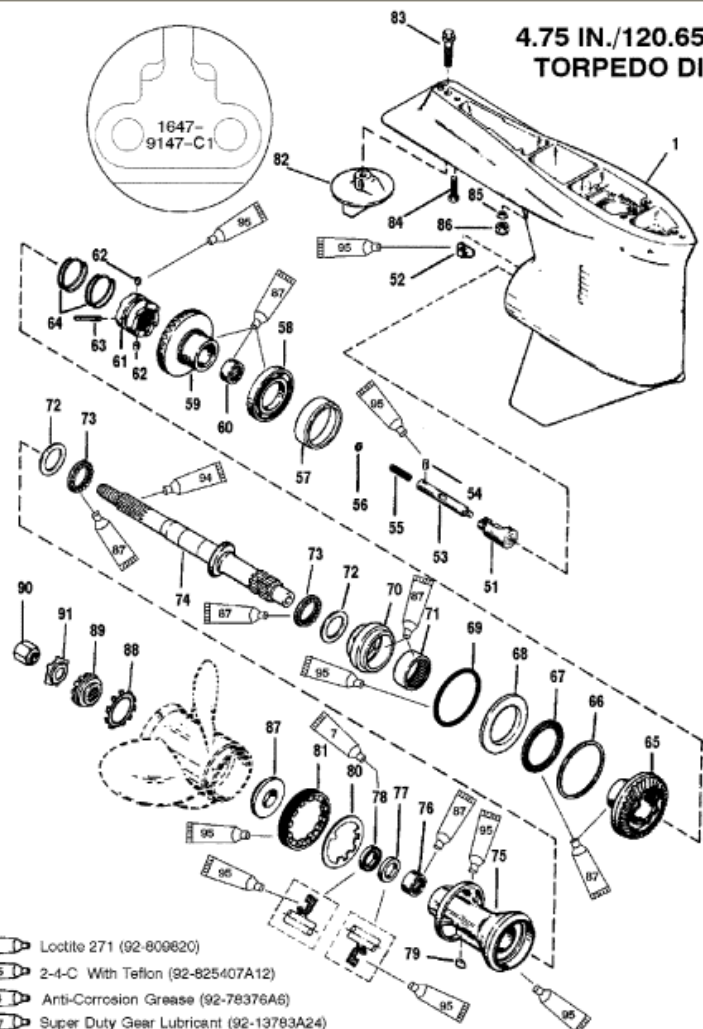

**4.75 IN./120.65MM  
 TORPEDO DIA.**

11978

**Parts List**

Ref	Class	Part	Description	Qty	Comment	Footnote
1	1647	9148A47	GEAR HOUSING	1	(Basic, Black)	
1	1647	9148A48	GEAR HOUSING	1	(Basic, Gray)	
67	31	15841	ROLLER BEARING	1		
68	12	17616	THRUST RING	1		
69	25	31534	O-RING	1		4,8
70		18447A 2	BEARING ADAPTOR	1		
71	31	15843	ROLLER BEARING	1		
72	12	18448	THRUST WASHER	2		
73	31	15842	BEARING, Thrust	2		
74	44	18446	PROPELLER SHAFT	1		
75		818896A 2	BEARING CARRIER	1		
76	31	30956	BEARING, Needle	1		
77	26	76868	SEAL, Inside	1		
78	26	76868	SEAL, Outside	1		
79	28	30281	KEY	1		
80	14	18323 1	TAB WASHER	1		
81		79448	RETAINER	1		
82		31640 5	TRIM TAB	1		
83	10	806327	SCREW, (.437-14 x 1.750)	1		
84	10	65210	SCREW, (.375-16 x 1.00)	1		
85	12	45176	WASHER, (.453 x .812 x .105)	2		
86	11	34933	NUT, (.437-20)	2		
87	12	835467 1	THRUST HUB	1	(These Replacement Parts AreNot	5
88	13	42351 1	LOCKWASHER, Toothed	1	(These Replacement Parts AreNot	
89	12	31211A 2	WASHER, Splined	1	(These Replacement Parts AreNot	
90	11	52707A 1	NUT KIT, Propeller	1	(These Replacement Parts AreNot	
91	14	816629	TAB WASHER	1	(These Replacement Parts AreNot	
-	27	815791A92	ENGINE GASKET SET	1		
-	26	89238A 2	SEAL KIT	1		